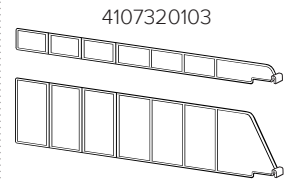

## Contoured .75° Angled Front Fence

- Simple, easy-to-use system organizes products
- Permanent adhesive secures rail to shelf top
- Imprinting available for front of fence
- Clear high-impact plastic

## Contoured Double Channel Front Fence

- Two 1.25" H channels allow for display of both UPC tags and P.O.P. signage at the same time
- Attaches with permanent adhesive
- White high-impact plastic

4107320103

## Specifications

Item No.	Ref. No.	Style	Dimensions	Pack
<b>Front Fence</b>				
4109510220	-	Perforated Front Fence	.5625" H x 48" L	1
4136934803	-	30° Low Profile Front Fence	.5625" H x 48" L	1
4105854001	-	90° Low Profile Front Fence	.4375" H x 48" L	1
4109510201	-	.75° Angled Front Fence	.75" H x 48" L	1
4108097101	-	Double Channel Front Fence	.6875" H x 48" L	1
<b>Dividers</b>				
4107320103	-	Clip-On / Break Off	1" H x 10-16" D	1
4107320303	-	Clip-On / Break Off	3" H x 10-16" D	1